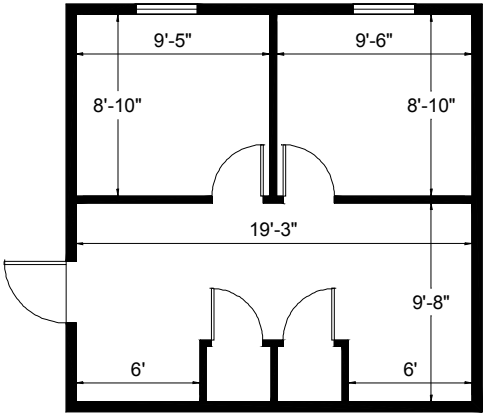

1235 N. FEDERAL HWY.

ANNEX BUILDING

402 SQ.FT.

1,676 SQ.FT.