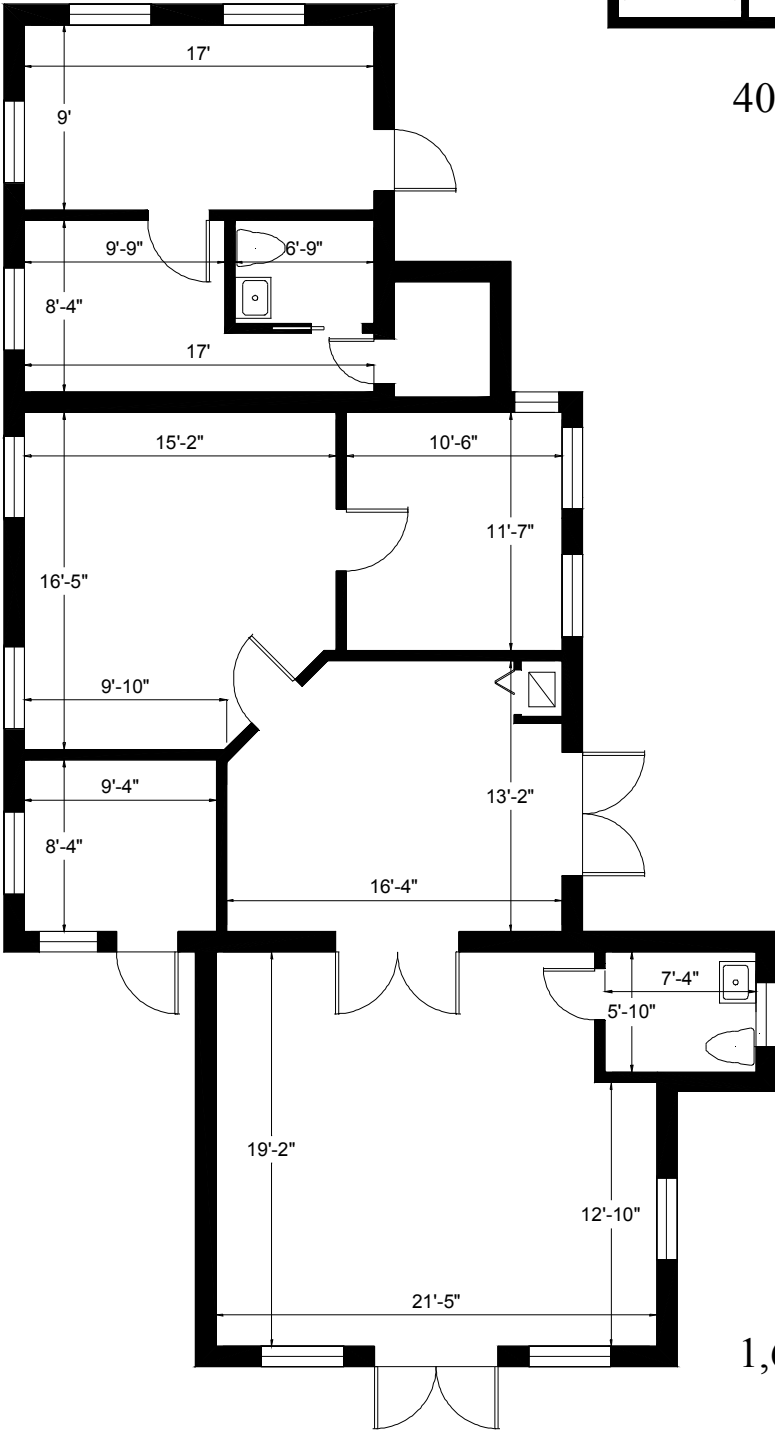

1235 N. FEDERAL HWY.

ANNEX BUILDING

402 SQ.FT.

1,676 SQ.FT.